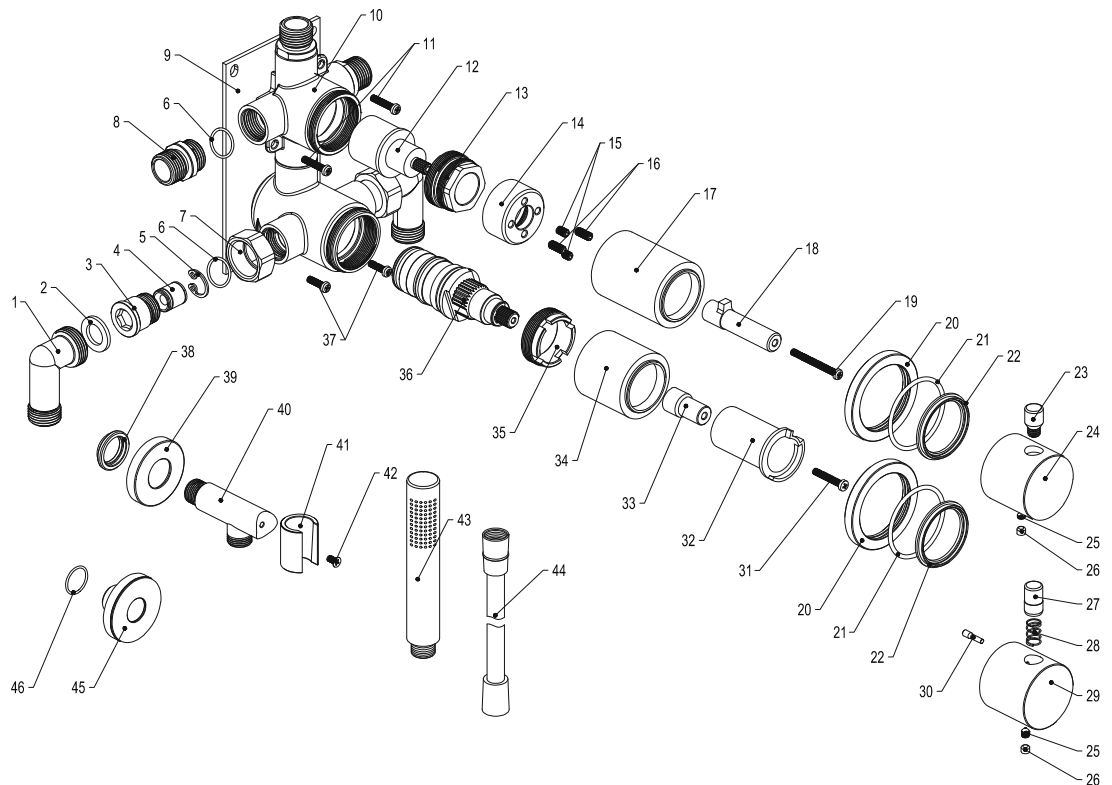

- 1 90° connector
- 2 Gasket
- 3 Connector
- 4 Check valve
- 5 c-ring
- 6 o-ring
- 7 Foot nut
- 8 Connector
- 9 Fastening plate
- 10 Body
- 11 Fixing screws
- 12 Diverter
- 13 Lock nut
- 14 Limiter
- 15 Hex screws
- 16 Limiter screws
- 17 Diverter cover
- 18 Splined extender
- 19 Screw
- 20 Decorative cover ring
- 21 o-ring
- 22 Washer
- 23 Handwheel bar
- 24 Handwheel
- 25 Inner hex screw
- 26 Decoration rubber
- 27 Handwheel bar
- 28 Button spring
- 29 Thermostatic handle
- 30 Handwheel plug
- 31 Screw
- 32 Temperature limiter
- 33 Spline bushing
- 34 Thermostat cover
- 35 Thermostat lock nut
- 36 Thermostatic cartridge
- 37 Fixing screws
- 38 Gasket
- 39 Decorative cover ring
- 40 Hand shower holder pipe
- 41 Hand shower holder pipe
- 42 Screw
- 43 Hand shower holder pipe
- 44 Hose
- 45 Tattle pipe cover
- 46 o-ring

## Harmonized 2z Classic

Art no: 21049 RSK: 8295129

**Primy**  
Stainless Steel  
Kitchen & Bathroom

Scandtap AB, Olofsdalsvägen 21, 302 41 Halmstad, Sweden  
info@scandtap.com, www.scandtap.com

**STF**  
23-0960-TH3